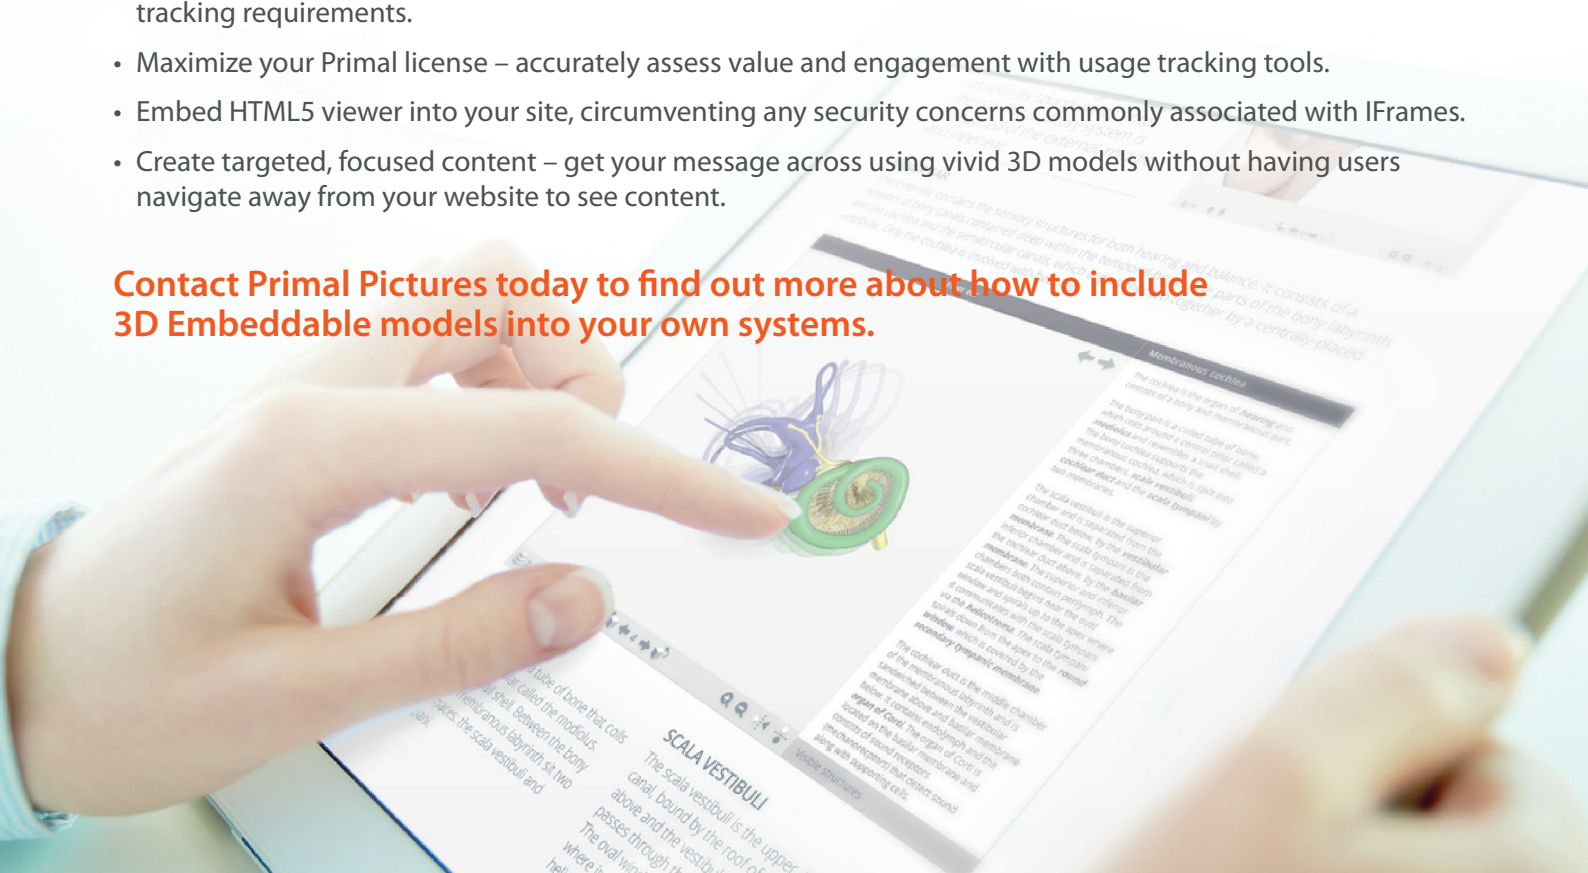

The New 3D Embed Function

Embed dynamic, 3D content from Primal Pictures into your own online promotional and training materials.

Enrich your collateral and training materials using powerful 3D anatomy models from Primal. Embed dynamic images directly into your own website to enhance and enliven your content and achieve your specific business objectives.

Primal's 3D Embed function gives you the power to integrate interactive 3D anatomy content directly into your own systems while retaining its original dynamic nature: it will rotate, layer, highlight, and display labels, just as it does on the Primal Pictures platform.

3D Embed allows you to:

- Deliver on your desired outcomes using compelling and credible anatomy content – get your message across and engage your customers with high-quality 3D content.
- Tailor 3D embeddable solutions to suit your technology and security requirements, licensing needs, and tracking requirements.
- Maximize your Primal license – accurately assess value and engagement with usage tracking tools.
- Embed HTML5 viewer into your site, circumventing any security concerns commonly associated with IFrames.
- Create targeted, focused content – get your message across using vivid 3D models without having users navigate away from your website to see content.

Contact Primal Pictures today to find out more about how to include 3D Embeddable models into your own systems.

Get in touch

EU
+44 (0) 203 377 3737

USA
+1 888 670 8900 (toll free)
(908) 547 2200

Australia
+61 2 8705 6923