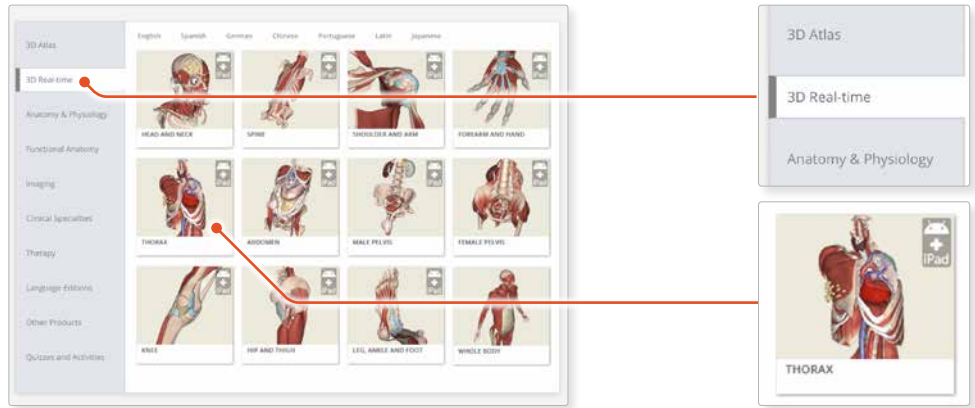

IP Access

LOGGING IN TO THE APPS

1

Ensure you are connected to your institutions wifi.

Go to **anatomy.tv**, select **3D Real-time** and the region of your choice.

2

If the app is not already installed you will be redirected to the Google Play Store. Select **INSTALL** to download the app.

Remember there are 11 individual apps to download in the series.

You can also find the apps by searching for **PRIMAL 3D RT** directly in the Google Play store.

3

Select **OPEN**, and the app will launch.

Once the product has loaded you will see the QuickStart screen – tap anywhere to access the Real-time interface.

You will remain logged in as long as your device is connected to your institutions wifi.