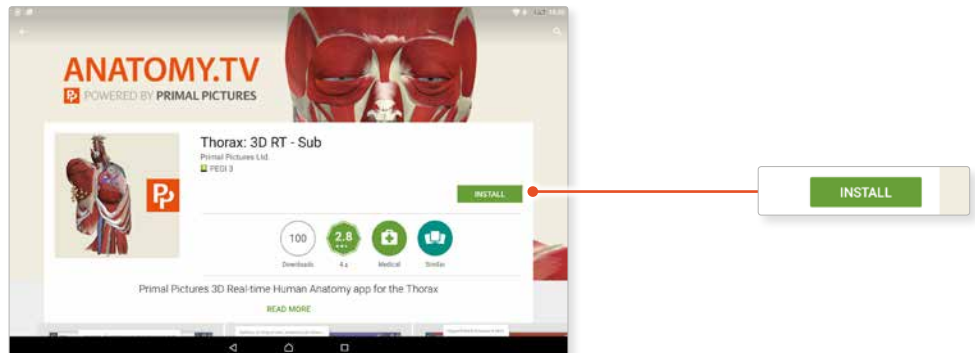

IP Access

LOGGING IN TO THE APPS

1

Ensure you are connected to your institutions wifi.

Go to **anatomy.tv**, select **3D Real-time** and the region of your choice.

2

If the app is not already installed you will be redirected to the Google Play Store. Select **INSTALL** to download the app.

Remember there are 11 individual apps to download in the series.

You can also find the apps by searching for **PRIMAL 3D RT** directly in the Google Play store.

3

Select **OPEN**, and the app will launch.

Once the product has loaded you will see the QuickStart screen – tap anywhere to access the Real-time interface.

You will remain logged in as long as your device is connected to your institutions wifi.